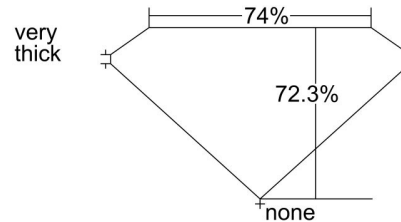

GIA DIAMOND GRADING REPORT

May 11, 2016
GIA Report Number 2175627481
Shape and Cutting Style ..... **Square Modified Brilliant**
Measurements ..... 5.66 x 5.44 x 3.93 mm

GRADING RESULTS

Carat Weight ..... 1.04 carat
Color Grade ..... **D**
Clarity Grade **VS2**

ADDITIONAL GRADING INFORMATION

Polish ..... **Excellent**
Symmetry ..... **Excellent**
Fluorescence ..... **None**
Inscription(s): GIA 2175627481

Comments: Additional clouds are not shown. Pinpoints are not shown.

PROPORTIONS

Profile not to actual proportions