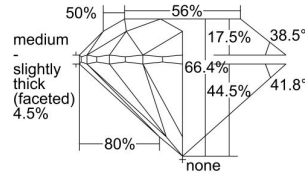

GIA®

FACSIMILE

GIA REPORT 6204542336

Verify this report at GIA.edu

GIA NATURAL DIAMOND DOSSIER®

August 29, 2019
GIA Report Number 6204542336
Shape and Cutting Style ..... Round Brilliant
Measurements ..... 5.53 - 5.57 x 3.69 mm

GRADING RESULTS

Carat Weight ..... 0.71 carat
Color Grade ..... G
Clarity Grade VS1
Cut Grade ..... Good

ADDITIONAL GRADING INFORMATION

Polish ..... Excellent
Symmetry ..... Excellent
Fluorescence ..... None
Clarity Characteristics ..... Crystal, Cloud
Inscription(s): GIA 6204542336

PROPORTIONS

GRADING SCALES

GIA COLOR SCALE	GIA CLARITY SCALE	GIA CUT SCALE	
D	FLAWLESS	EXCELLENT	
E	INTERNALLY FLAWLESS		
F		VVS₁	VERY GOOD
G	VVS₂		
H	VS₁	GOOD	
I	VS₂		
J	SI₁	FAIR	
K	SI₂		
L	I₁	POOR	
M	I₂		
N	I₃		
O			
P			
Q			
R			
S			
T			
U			
V			
W			
X			
Y			
Z