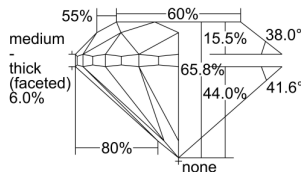

GIA®

FACSIMILE

GIA REPORT 6204545245

Verify this report at GIA.edu

GIA NATURAL DIAMOND DOSSIER®

August 29, 2019
GIA Report Number 6204545245
Shape and Cutting Style ..... Round Brilliant
Measurements ..... 5.49 - 5.53 x 3.62 mm

GRADING RESULTS

Carat Weight ..... 0.71 carat
Color Grade I
Clarity Grade VS1
Cut Grade ..... Good

ADDITIONAL GRADING INFORMATION

Polish ..... Excellent
Symmetry ..... Very Good
Fluorescence ..... None
Clarity Characteristics..... Cavity, Cloud
Inscription(s): GIA 6204545245

PROPORTIONS

Profile to actual proportions

GRADING SCALES

GIA COLOR SCALE	GIA CLARITY SCALE	GIA CUT SCALE	
D	FLAWLESS	EXCELLENT	
E	INTERNALLY FLAWLESS		
F		VVS₁	VERY GOOD
G	VVS₂		
H	VS₁	GOOD	
I	VS₂		
J	SI₁	FAIR	
K	SI₂		
L	I₁	POOR	
M	I₂		
N	I₃		
O			
P			
Q			
R			
S			
T			
U			
V			
W			
X			
Y			
Z