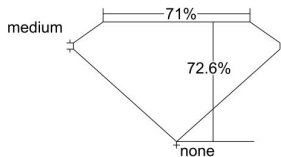

GIA®

FACSIMILE

GIA REPORT 6207494822

Verify this report at GIA.edu

GIA NATURAL DIAMOND DOSSIER®

August 22, 2019
GIA Report Number 6207494822
Shape and Cutting Style ..... Square Modified Brilliant
Measurements ..... 4.96 x 4.85 x 3.53 mm

GRADING RESULTS

Carat Weight ..... 0.74 carat
Color Grade I
Clarity Grade SI1

ADDITIONAL GRADING INFORMATION

Polish ..... Excellent
Symmetry ..... Very Good
Fluorescence ..... None
Clarity Characteristics ..... Cloud
Inscription(s): GIA 6207494822

PROPORTIONS

Profile not to actual proportions

GRADING SCALES

GIA COLOR SCALE		GIA CLARITY SCALE			
COLORLESS	D	VERY VERY SLIGHTLY INCLUDED	FLAWLESS		
	E		INTERNALLY FLAWLESS		
	F	VERY SLIGHTLY INCLUDED	VVS₁		
	G		VVS₂		
	H		VS₁		
	NEAR COLORLESS	I	SLIGHTLY INCLUDED	VS₂	
		J		SI₁	
		FAINT	K	INCLUDED	SI₂
			L		I₁
			M		I₂
VERT LIGHT	N	INCLUDED	I₃		
	O				
	P				
	Q				
	R				
LIGHT	S				
	T				
	U				
	V				
	W				
	X				
	Y				
	Z