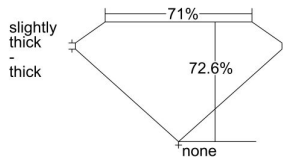

GIA®

FACSIMILE

GIA REPORT 5201494831

Verify this report at GIA.edu

GIA NATURAL DIAMOND DOSSIER®

August 22, 2019
GIA Report Number 5201494831
Shape and Cutting Style ..... Square Modified Brilliant
Measurements ..... 5.06 x 4.91 x 3.56 mm

GRADING RESULTS

Carat Weight ..... 0.75 carat
Color Grade ..... H
Clarity Grade VVS2

ADDITIONAL GRADING INFORMATION

Polish ..... Excellent
Symmetry ..... Very Good
Fluorescence ..... None
Clarity Characteristics ..... Pinpoint
Inscription(s): GIA 5201494831

PROPORTIONS

Profile not to actual proportions

GRADING SCALES

GIA COLOR SCALE		GIA CLARITY SCALE			
COLORLESS	D	VERY VERY SLIGHTLY INCLUDED	FLAWLESS		
	E		INTERNALLY FLAWLESS		
	F	VERY SLIGHTLY INCLUDED	VVS₁		
	G		VVS₂		
	H		VS₁		
	NEAR COLORLESS	I	SLIGHTLY INCLUDED	VS₂	
		J		SI₁	
		FAINT	K	INCLUDED	SI₂
			L		I₁
			M		I₂
VERT LIGHT	N	INCLUDED	I₃		
	O				
	P				
	Q				
	R				
LIGHT	S				
	T				
	U				
	V				
	W				
	X				
	Y				
	Z