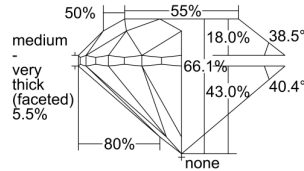

GIA®

FACSIMILE

GIA REPORT 5202356369

Verify this report at GIA.edu

GIA NATURAL DIAMOND DOSSIER®

June 06, 2019
GIA Report Number 5202356369
Shape and Cutting Style ..... Round Brilliant
Measurements ..... 5.45 - 5.55 x 3.64 mm

GRADING RESULTS

Carat Weight ..... 0.71 carat
Color Grade ..... E
Clarity Grade VS2
Cut Grade ..... Good

ADDITIONAL GRADING INFORMATION

Polish ..... Excellent
Symmetry ..... Good
Fluorescence ..... None
Clarity Characteristics ..... Crystal
Inscription(s): GIA 5202356369

PROPORTIONS

Profile to actual proportions

GRADING SCALES

GIA COLOR SCALE	GIA CLARITY SCALE	GIA CUT SCALE	
D	FLAWLESS	EXCELLENT	
E	INTERNALLY FLAWLESS		
F		VVS₁	VERY GOOD
G	VVS₂		
H	VS₁	GOOD	
I	VS₂		
J	SI₁	FAIR	
K	SI₂		
L	I₁	POOR	
M	I₂		
N	I₃		
O			
P			
Q			
R			
S			
T			
U			
V			
W			
X			
Y			
Z