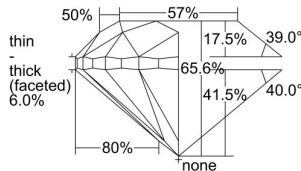

GIA®

FACSIMILE

GIA REPORT 6204353213

Verify this report at GIA.edu

GIA NATURAL DIAMOND DOSSIER®

June 06, 2019
GIA Report Number 6204353213
Shape and Cutting Style ..... Round Brilliant
Measurements ..... 5.38 - 5.55 x 3.58 mm

GRADING RESULTS

Carat Weight ..... 0.70 carat
Color Grade ..... H
Clarity Grade VS1
Cut Grade ..... Good

ADDITIONAL GRADING INFORMATION

Polish ..... Very Good
Symmetry ..... Good
Fluorescence ..... Faint
Clarity Characteristics ..... Cloud, Feather, Pinpoint
Inscription(s): GIA 6204353213

PROPORTIONS

GRADING SCALES

GIA COLOR SCALE	GIA CLARITY SCALE	GIA CUT SCALE	
D	FLAWLESS	EXCELLENT	
E	INTERNALLY FLAWLESS		
F		VVS₁	VERY GOOD
G	VVS₂		
H	VS₁	GOOD	
I	VS₂		
J	SI₁	FAIR	
K	SI₂		
L	I₁	POOR	
M	I₂		
N	I₃		
O			
P			
Q			
R			
S			
T			
U			
V			
W			
X			
Y			
Z