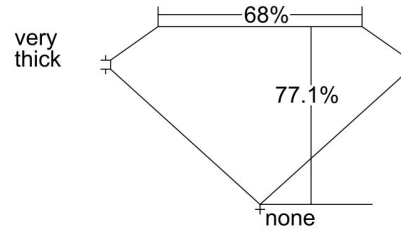

GIA NATURAL DIAMOND GRADING REPORT

July 30, 2018
 GIA Report Number 6193537834
 Shape and Cutting Style **Square Modified Brilliant**
 Measurements 5.37 x 5.15 x 3.97 mm

GRADING RESULTS

Carat Weight 1.00 carat
 Color Grade **F**
 Clarity Grade **VVS1**

ADDITIONAL GRADING INFORMATION

Polish **Very Good**
 Symmetry **Good**
 Fluorescence **None**
 Inscription(s): GIA 6193537834

PROPORTIONS

Profile not to actual proportions

CLARITY CHARACTERISTICS

KEY TO SYMBOLS*
 Feather

* Red symbols denote internal characteristics (inclusions). Green or black symbols denote external characteristics (blemishes). Diagram is an approximate representation of the diamond, and symbols shown indicate type, position, and approximate size of clarity characteristics. All clarity characteristics may not be shown. Details of finish are not shown.